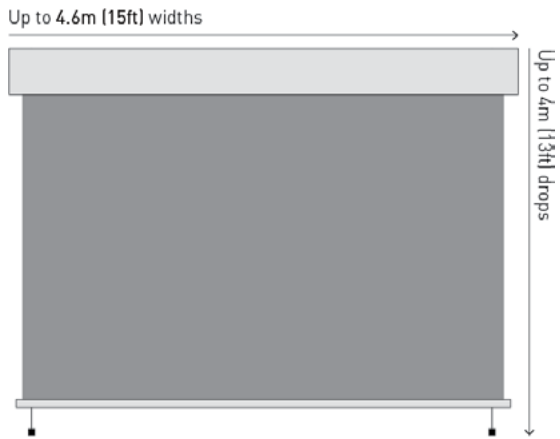

Black

Capacity

Dimensions

Controls

Manual

Spring
control

Crank
control

Motorised