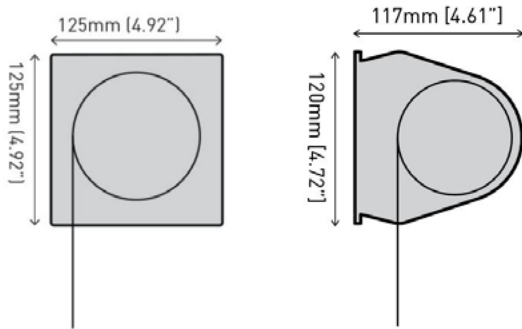

Black

Capacity

Dimensions

Controls

Manual

Spring
control

Crank
control

Motorised